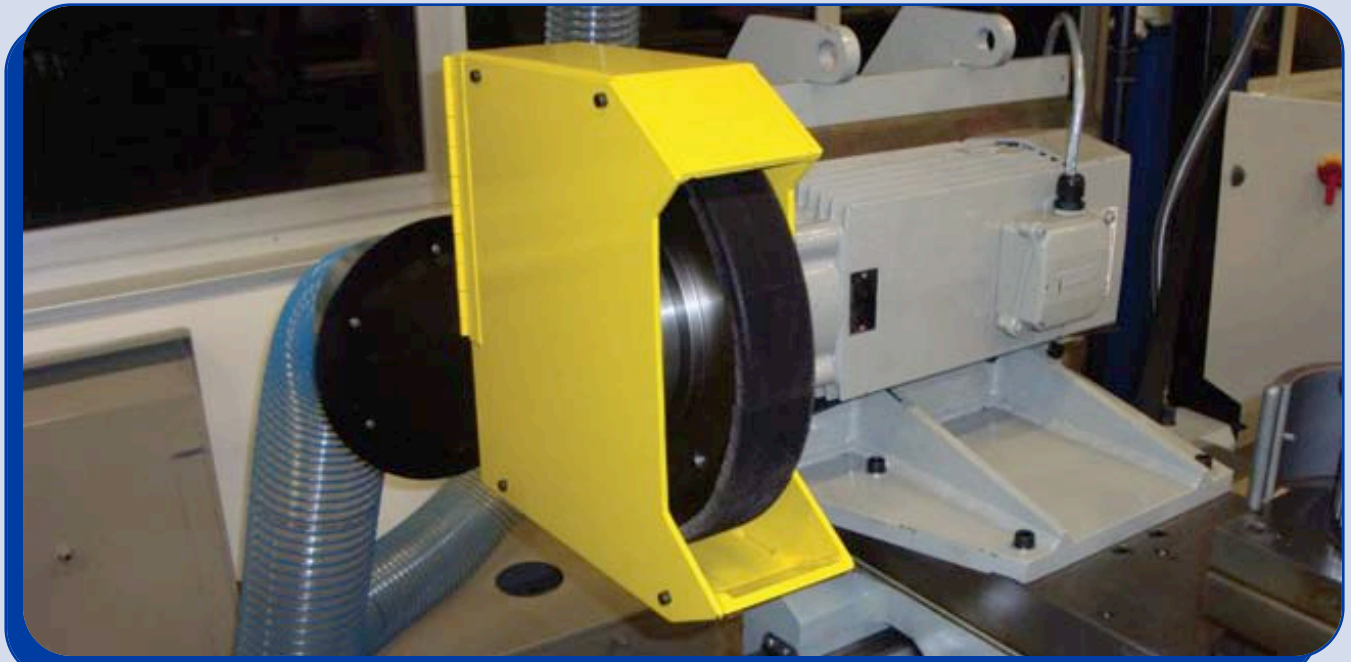

Wizard 3™ & 4™

Wizard 3™

Available with 7.5 / 11.0kW variable motors.  
(upto 5800 rpm) Suitable for 350mm Wheels.